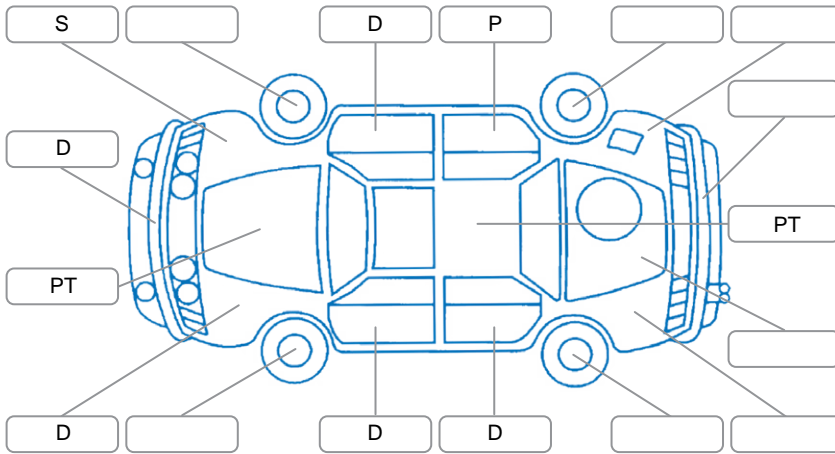

Report ID:	28,263,376	Version:	2
Created:	27 Jun 2026		

Make:	Ssangyong	Model:	Actyon Sport
Body Style:	Utility	Year:	2014
Rego No.:	LZN890	Rego Expiry:	14 Oct 2026
WoF Expiry:	10 Jul 2027	Odometer:	264,143 Kms
Good No.:	28263376	VIN:	KPADA1ETSEP181163
Next Service:	274,000	Service History:	No

Key
 S = Scratch R = Rust C = Crack * = Decals W = Significant scuffs
 D = Dent PT = Paint defect P = Pin dent SC = Stone Chips

Note: some defects and blemishes may not be displayed in the diagram

Body Inspection Comments

Fog Lights Disconnected

Conditions During Body Inspection

Dry

Under Carriage and Under Bonnet Inspection Comments

Interior Comments

Seats:	Poor
Carpets:	Average
Panels:	Poor
Dashboard:	Poor

General Comments