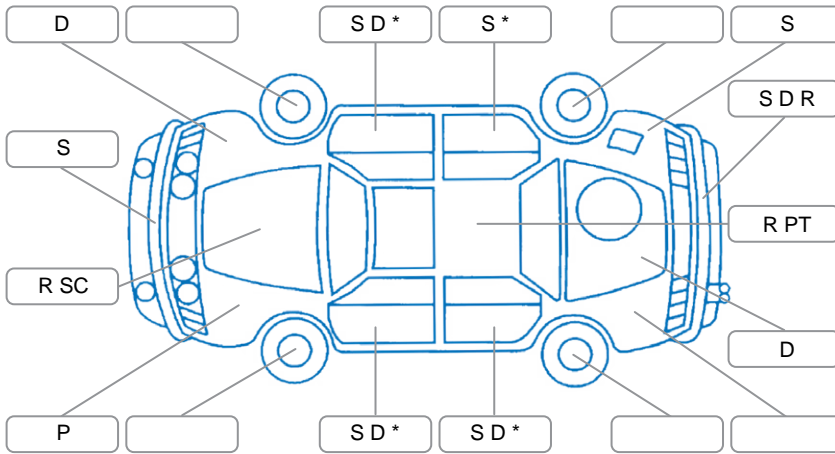

Report ID:	28,263,311	Version:	2
Created:	23 Jun 2026		

Make:	Toyota	Model:	Hilux
Body Style:	Utility	Year:	2016
Rego No.:	JUS482	Rego Expiry:	30 May 2027
WoF Expiry:	07 Jul 2027	Odometer:	98,495 Kms
Good No.:	28263311	VIN:	MROJA3CD800090209
Next Service:	110000	Service History:	Yes

Key

S = Scratch R = Rust C = Crack * = Decals W = Significant scuffs
 D = Dent PT = Paint defect P = Pin dent SC = Stone Chips

Note: some defects and blemishes may not be displayed in the diagram

Body Inspection Comments