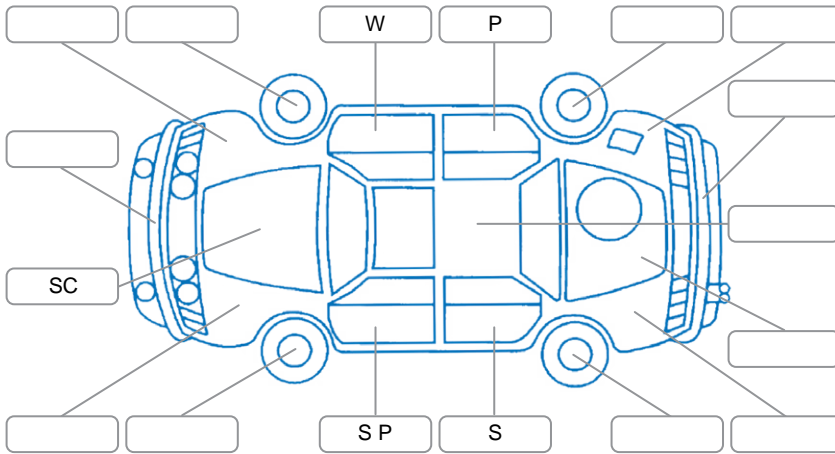

Report ID:	28,263,250	Version:	1
Created:	20 Jun 2026		

Make:	Subaru	Model:	Forester
Body Style:	Wagon	Year:	2010
Rego No.:	LAY357	Rego Expiry:	26 May 2027
WoF Expiry:	12 Nov 2026	Odometer:	134,888 Kms
Good No.:	28263250	VIN:	JF2SHHKZ3AG048337
Next Service:	144837	Service History:	Yes

Key
 S = Scratch R = Rust C = Crack * = Decals W = Significant scuffs
 D = Dent PT = Paint defect P = Pin dent SC = Stone Chips

Note: some defects and blemishes may not be displayed in the diagram

Body Inspection Comments

Conditions During Body Inspection: Dry

Under Carriage and Under Bonnet Inspection Comments

Underbody surface rust
 Rusty subframe

Interior Comments

Seats:	Average
Carpets:	Average
Panels:	Average
Dashboard:	Average