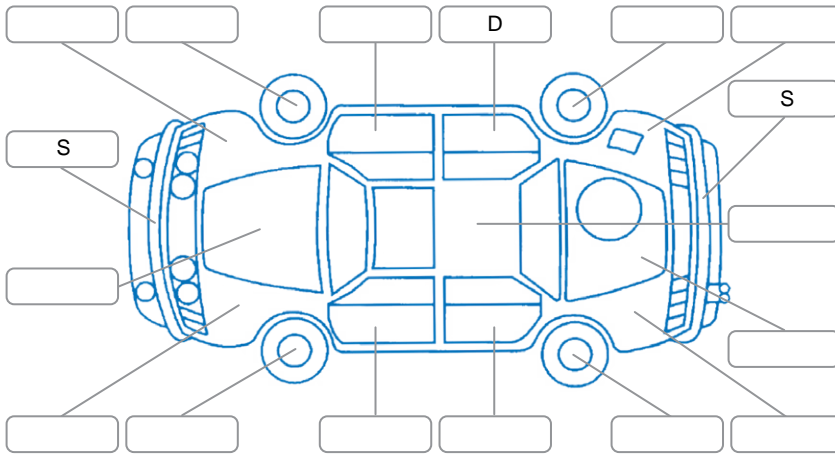

Report ID:	28,263,158	Version:	2
Created:	02 Jul 2026		

Make:	Hyundai	Model:	Santa FE
Body Style:	SUV	Year:	2023
Rego No.:	PSA214	Rego Expiry:	30 Jul 2026
WoF Expiry:	07 Jan 2027	Odometer:	66,665 Kms
Good No.:	28263158	VIN:	KMHS2811SPU069616
Next Service:	74,000 kms	Service History:	Yes

Key
 S = Scratch R = Rust C = Crack * = Decals W = Significant scuffs
 D = Dent PT = Paint defect P = Pin dent SC = Stone Chips

Note: some defects and blemishes may not be displayed in the diagram

Body Inspection Comments

Seats:	Good
Carpets:	Good
Panels:	Good
Dashboard:	Good

General Comments

Driver body seal torn, driver seat belt frayed,

Road Conditions During Test Drive	Wet	
Engine Timing Mechanism	Timing Chain	
Evidence of Cam Belt Replacement	<input type="checkbox"/> Yes <input type="checkbox"/> No	Kms
Inspected by:	Marlon Espena	
Published by:	Darryl Kereti	
Inspection Date:	18 Jun 2026	