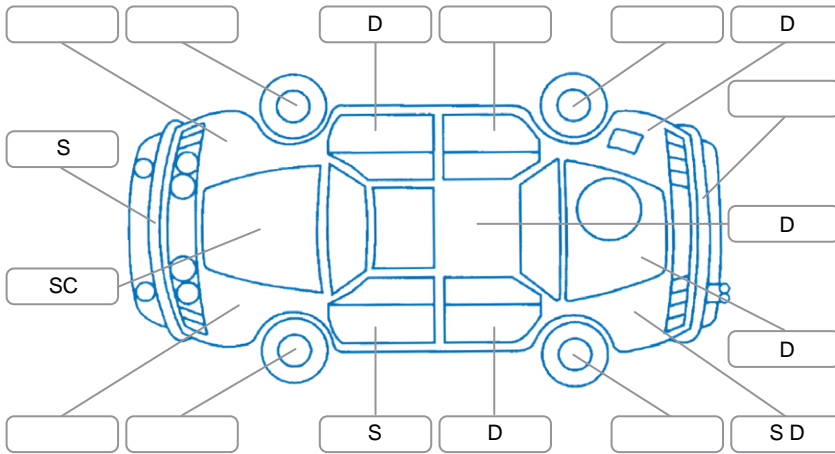

Report ID:	28,262,903	Version:	4
Created:	02 Jul 2026		

Make:	Volkswagen	Model:	Crafter
Body Style:	Van	Year:	2022
Rego No.:	NZM273	Rego Expiry:	08 Feb 2027
WoF Expiry:	10 Oct 2026	Odometer:	77,591 Kms
Good No.:	28262903	VIN:	WV1ZZSYZM9059030
Next Service:	94000	Service History:	Yes

Key
 S = Scratch R = Rust C = Crack * = Decals W = Significant scuffs
 D = Dent PT = Paint defect P = Pin dent SC = Stone Chips

Note: some defects and blemishes may not be displayed in the diagram

Body Inspection Comments