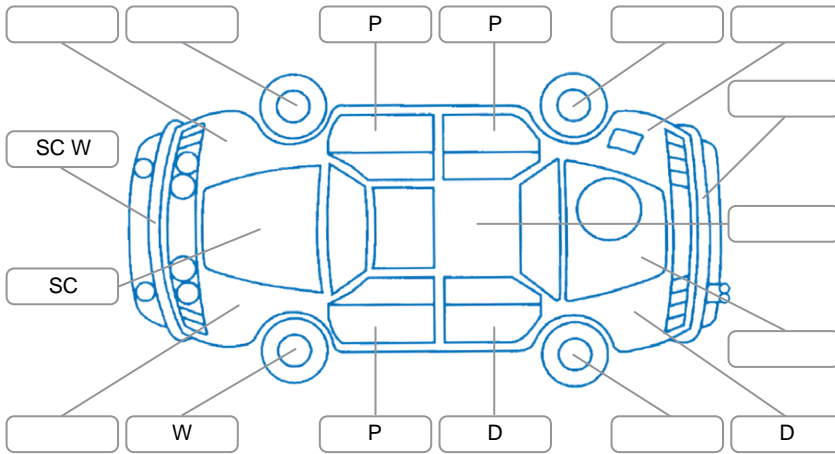

Report ID:	28,262,704	Version:	2
Created:	03 Jul 2026		

Make:	KIA	Model:	Seltos
Body Style:	SUV	Year:	2020
Rego No.:	NDE454	Rego Expiry:	22 Oct 2026
WoF Expiry:	03 Jul 2027	Odometer:	35,858 Kms
Good No.:	28262704	VIN:	KNAEP81ATM7154865
Next Service:	37,000Kms	Service History:	Yes

Key
 S = Scratch R = Rust C = Crack * = Decals W = Significant scuffs
 D = Dent PT = Paint defect P = Pin dent SC = Stone Chips

Note: some defects and blemishes may not be displayed in the diagram

Body Inspection Comments