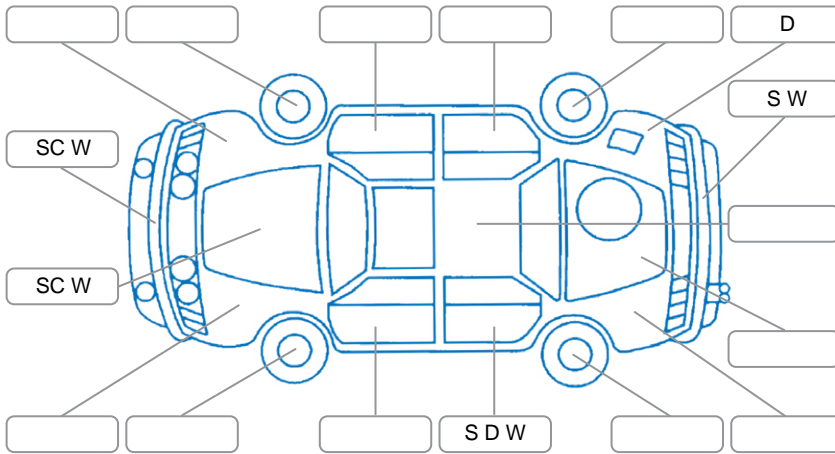

Report ID:	28,262,665	Version:	1
Created:	26 Jun 2026		

Make:	Jeep	Model:	Patriot
Body Style:	SUV	Year:	2009
Rego No.:	GAP374	Rego Expiry:	01 Apr 2027
WoF Expiry:	29 Jul 2026	Odometer:	172,899 Kms
Good No.:	28262665	VIN:	1J8F7F8B39D239801
Next Service:	165600	Service History:	No

Key

S = Scratch R = Rust C = Crack * = Decals W = Significant scuffs
 D = Dent PT = Paint defect P = Pin dent SC = Stone Chips

Note: some defects and blemishes may not be displayed in the diagram

Body Inspection Comments

Left front indicator broken

Conditions During Body Inspection

Dry

Under Carriage and Under Bonnet Inspection Comments

Interior Comments

Seats:	Good
Carpets:	Good
Panels:	Good
Dashboard:	Good

General Comments