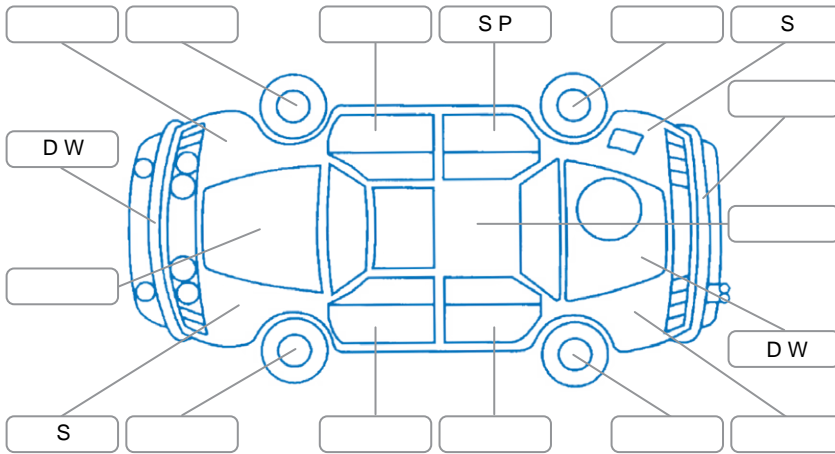

Report ID:	28,262,631	Version:	1
Created:	20 Jun 2026		

Make:	Nissan	Model:	Navara
Body Style:	Utility	Year:	2022
Rego No.:	PBB411	Rego Expiry:	21 Aug 2026
WoF Expiry:	18 Feb 2027	Odometer:	125,716 Kms
Good No.:	28262631	VIN:	MNTCBAD23A0002480
Next Service:	133,316	Service History:	Yes

**Key**  
 S = Scratch    R = Rust    C = Crack    \* = Decals    W = Significant scuffs  
 D = Dent    PT = Paint defect    P = Pin dent    SC = Stone Chips

Note: some defects and blemishes may not be displayed in the diagram

### Body Inspection Comments

Front bumper misaligned

Conditions During Body Inspection

Dry