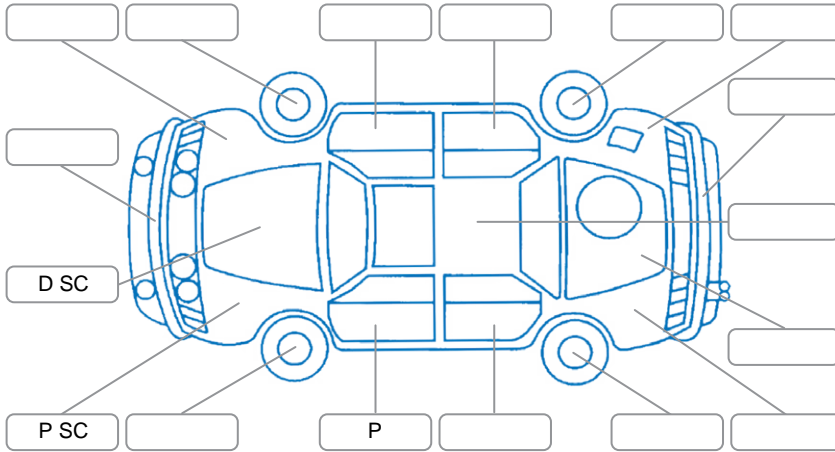

Report ID:	28,262,620	Version:	2
Created:	25 Jun 2026		

Make:	Holden	Model:	Rodeo 4X2
Body Style:	Utility	Year:	2008
Rego No.:	ELP439	Rego Expiry:	31 Aug 2026
WoF Expiry:	09 Jul 2027	Odometer:	165,103 Kms
Good No.:	28262620	VIN:	MPATFR85J8H519608
Next Service:	175000	Service History:	No

Key

S = Scratch R = Rust C = Crack * = Decals W = Significant scuffs
 D = Dent PT = Paint defect P = Pin dent SC = Stone Chips

Note: some defects and blemishes may not be displayed in the diagram

Body Inspection Comments

Conditions During Body Inspection: Wet

Under Carriage and Under Bonnet Inspection Comments

Interior Comments

Seats:	Average
Carpets:	Average
Panels:	Average
Dashboard:	Good

General Comments

Road Conditions During Test Drive	Wet
Engine Timing Mechanism	Timing Chain
Evidence of Cam Belt Replacement	<input type="checkbox"/> Yes <input type="checkbox"/> No Kms
Inspected by:	Chris Buckley
Published by:	Jeremy Hutchings
Inspection Date:	18 Jun 2026