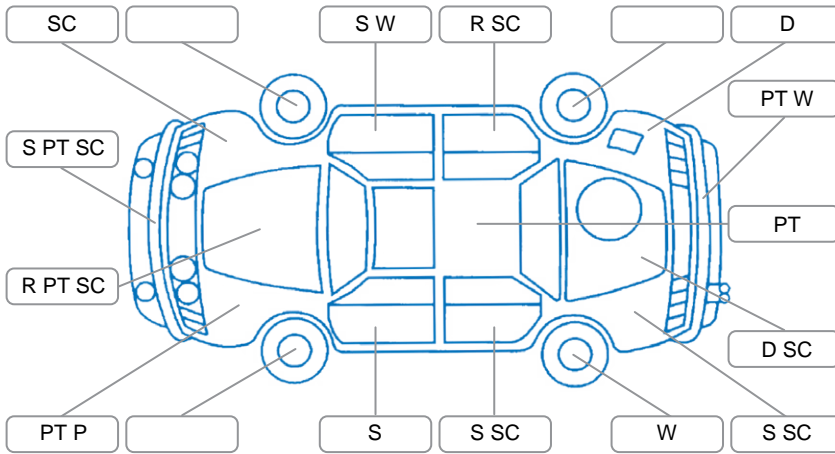

Report ID:	28,262,575	Version:	1
Created:	20 Jun 2026		

Make:	Jeep	Model:	Grand Cherokee
Body Style:	SUV	Year:	2005
Rego No.:	MKQ45	Rego Expiry:	
WoF Expiry:	22 Apr 2027	Odometer:	145,875 Kms
Good No.:	28262575	VIN:	1J8G868J64Y154431
Next Service:		Service History:	No

Key

S = Scratch R = Rust C = Crack * = Decals W = Significant scuffs
 D = Dent PT = Paint defect P = Pin dent SC = Stone Chips

Note: some defects and blemishes may not be displayed in the diagram

Body Inspection Comments

Rear windshield struts are weak
 Rear bumper misaligned

Conditions During Body Inspection

Dry

Under Carriage and Under Bonnet Inspection Comments

Engine oil leak
 Transfer case leak
 Front differential leak
 Underbody surface rust

Interior Comments

Seats:	Average
Carpets:	Average
Panels:	Average
Dashboard:	Average

General Comments

Bonnet release lever broken
 Wheel alignment dragging left

Road Conditions During Test Drive

Dry

Engine Timing Mechanism