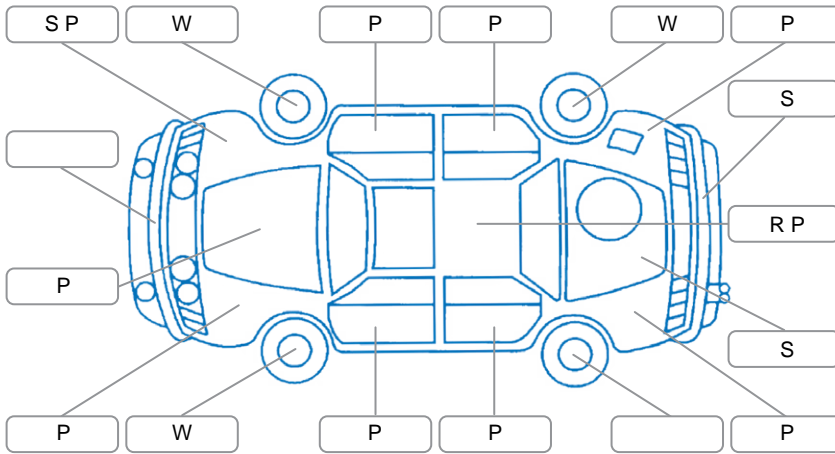

Report ID:	28,262,568	Version:	2
Created:	26 Jun 2026		

Make:	Mazda	Model:	Mazda3
Body Style:	Sedan	Year:	2021
Rego No.:	NWP59	Rego Expiry:	23 Aug 2026
WoF Expiry:	09 Jul 2027	Odometer:	73,929 Kms
Good No.:	28262568	VIN:	JM0BP2S7A01142058
Next Service:	89,000 Kms	Service History:	No

Key
 S = Scratch R = Rust C = Crack * = Decals W = Significant scuffs
 D = Dent PT = Paint defect P = Pin dent SC = Stone Chips

Note: some defects and blemishes may not be displayed in the diagram

Body Inspection Comments

Conditions During Body Inspection: Dry

Under Carriage and Under Bonnet Inspection Comments

Interior Comments

Seats:	Good
Carpets:	Good
Panels:	Good
Dashboard:	Good

General Comments

Road Conditions During Test Drive	Dry		
Engine Timing Mechanism	Timing Chain		
Evidence of Cam Belt Replacement	<input type="checkbox"/> Yes	<input type="checkbox"/> No	Kms
Inspected by:	Sione Mae		
Published by:	Bruce Screaton		
Inspection Date:	20 Jun 2026		