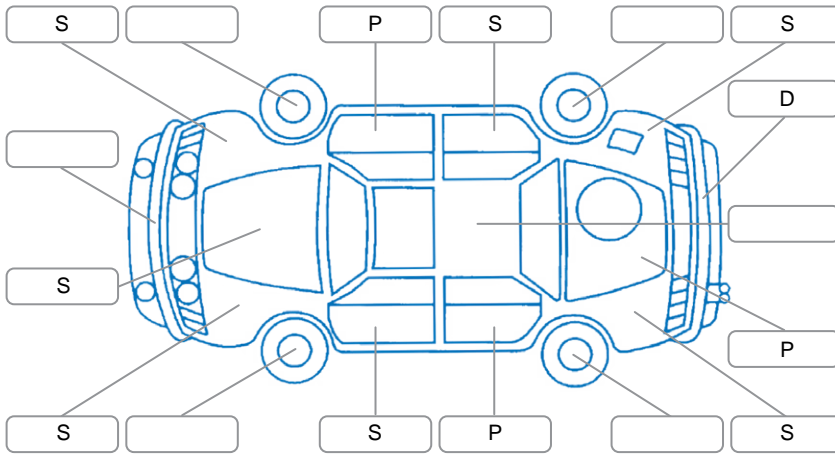

Report ID:	28,262,445	Version:	2
Created:	01 Jul 2026		

Make:	Renault	Model:	Master VAN
Body Style:	Van	Year:	2019
Rego No.:	MEU608	Rego Expiry:	31 Aug 2026
WoF Expiry:		Odometer:	73,443 Kms
Good No.:	28262445	VIN:	VF1MAF5VR62275676
Next Service:	79200	Service History:	Yes

Key

S = Scratch R = Rust C = Crack * = Decals W = Significant scuffs
 D = Dent PT = Paint defect P = Pin dent SC = Stone Chips

Note: some defects and blemishes may not be displayed in the diagram

Body Inspection Comments

Steering rack leaking.

Interior Comments

Seats:	Average
Carpets:	Average
Panels:	Average
Dashboard:	Average

General Comments

vehicle has 13 seats

Road Conditions During Test Drive	Dry
Engine Timing Mechanism	Unknown
Evidence of Cam Belt Replacement	<input type="checkbox"/> Yes <input type="checkbox"/> No Kms
Inspected by:	Darren Beban
Published by:	Jesse Roberts
Inspection Date:	20 Jun 2026