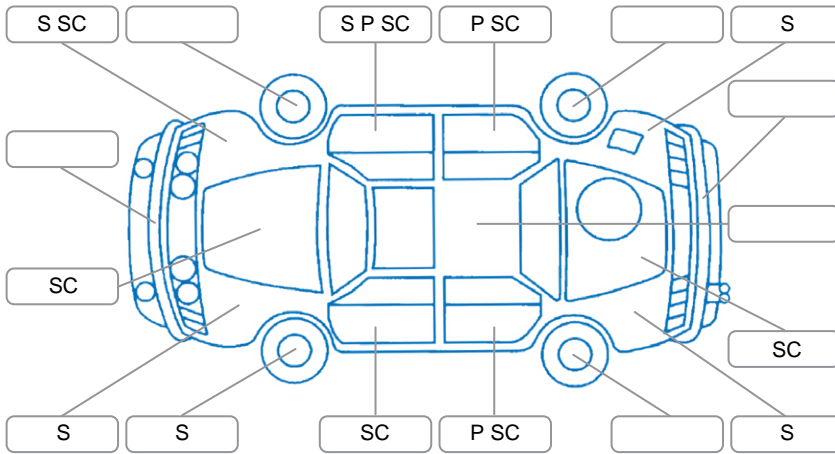

Report ID:	28,262,360	Version:	3
Created:	17 Jun 2026		

Make:	Nissan	Model:	Terrano
Body Style:	Wagon	Year:	1995
Rego No.:	BCC914	Rego Expiry:	03 Aug 2026
WoF Expiry:	23 Nov 2026	Odometer:	151,058 Kms
Good No.:	28262360	VIN:	7A8DH2B0703120677
Next Service:	161000 Kms	Service History:	No

Key
 S = Scratch R = Rust C = Crack * = Decals W = Significant scuffs
 D = Dent PT = Paint defect P = Pin dent SC = Stone Chips

Note: some defects and blemishes may not be displayed in the diagram

Body Inspection Comments

Windscreen stone chips.

Conditions During Body Inspection	Dry
-----------------------------------	-----

Under Carriage and Under Bonnet Inspection Comments

oil leak.

Interior Comments

Seats:	Average
Carpets:	Average
Panels:	Average
Dashboard:	Average