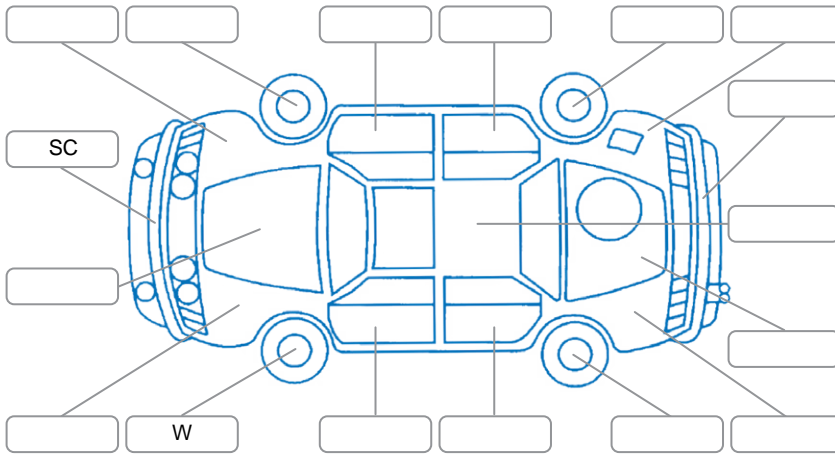

Report ID:	28,262,325	Version:	1
Created:	23 Jun 2026		

Make:	KIA	Model:	Cerato
Body Style:	Hatchback	Year:	2016
Rego No.:	JWM657	Rego Expiry:	21 Dec 2026
WoF Expiry:	15 Jun 2027	Odometer:	60,990 Kms
Good No.:	28262325	VIN:	KNAFX517MH5620697
Next Service:	76,000 Kms	Service History:	No

Key
 S = Scratch R = Rust C = Crack * = Decals W = Significant scuffs
 D = Dent PT = Paint defect P = Pin dent SC = Stone Chips

Note: some defects and blemishes may not be displayed in the diagram

Body Inspection Comments

Conditions During Body Inspection: Dry

Under Carriage and Under Bonnet Inspection Comments

Interior Comments

Seats:	Good
Carpets:	Good
Panels:	Good
Dashboard:	Good

General Comments

Road Conditions During Test Drive	Dry		
Engine Timing Mechanism	Timing Chain		
Evidence of Cam Belt Replacement	<input type="checkbox"/> Yes	<input type="checkbox"/> No	Kms
Inspected by:	Greg Morgan		
Published by:	Francois Kleyn		
Inspection Date:	18 Jun 2026		