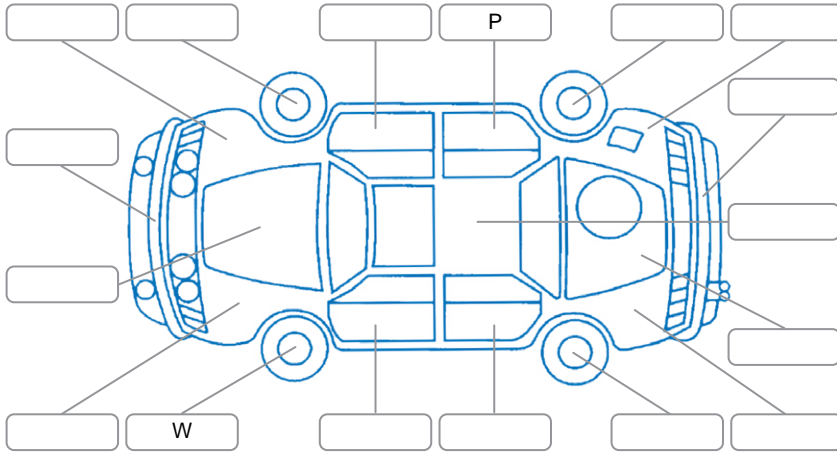

Report ID:	28,262,318	Version:	1
Created:	19 Jun 2026		

Make:	Mini	Model:	Cooper S
Body Style:	SUV	Year:	2013
Rego No.:	NEJ41	Rego Expiry:	27 Nov 2026
WoF Expiry:	12 Jun 2027	Odometer:	152,567 Kms
Good No.:	28262318	VIN:	WMWZC32010WN04872
Next Service:	163,000 Kms	Service History:	No

Key

S = Scratch R = Rust C = Crack * = Decals W = Significant scuffs
 D = Dent PT = Paint defect P = Pin dent SC = Stone Chips

Note: some defects and blemishes may not be displayed in the diagram

Body Inspection Comments