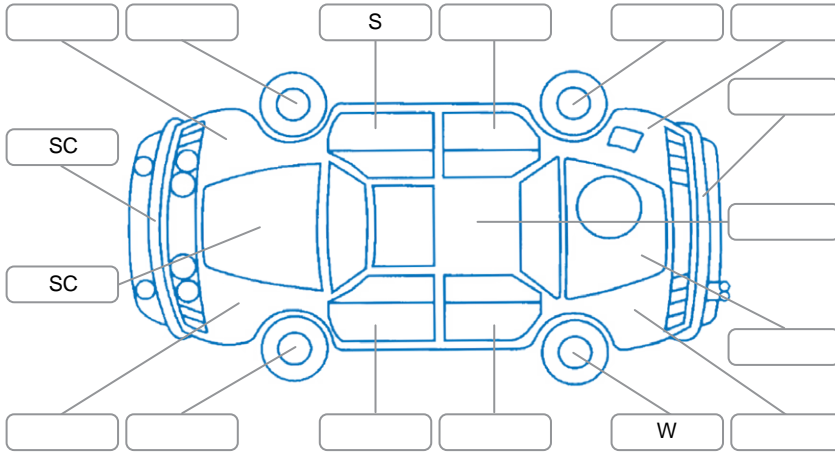

Report ID:	28,262,167	Version:	1
Created:	19 Jun 2026		

Make:	Peugeot	Model:	3008
Body Style:	SUV	Year:	2018
Rego No.:	LPB112	Rego Expiry:	20 Aug 2026
WoF Expiry:	03 Jul 2027	Odometer:	137,784 Kms
Good No.:	28262167	VIN:	VF3M45GYWJS202387
Next Service:	151000	Service History:	No

Key

S = Scratch R = Rust C = Crack * = Decals W = Significant scuffs
 D = Dent PT = Paint defect P = Pin dent SC = Stone Chips

Note: some defects and blemishes may not be displayed in the diagram

Body Inspection Comments

Conditions During Body Inspection: Wet

Under Carriage and Under Bonnet Inspection Comments

Front wheel drive

Interior Comments

Seats:	Good
Carpets:	Good
Panels:	Good
Dashboard:	Good

General Comments

Road Conditions During Test Drive	Wet		
Engine Timing Mechanism	Timing Chain		
Evidence of Cam Belt Replacement	<input type="checkbox"/> Yes	<input type="checkbox"/> No	Kms
Inspected by:	Jesse Amey		
Published by:	Janine Bell		
Inspection Date:	18 Jun 2026		