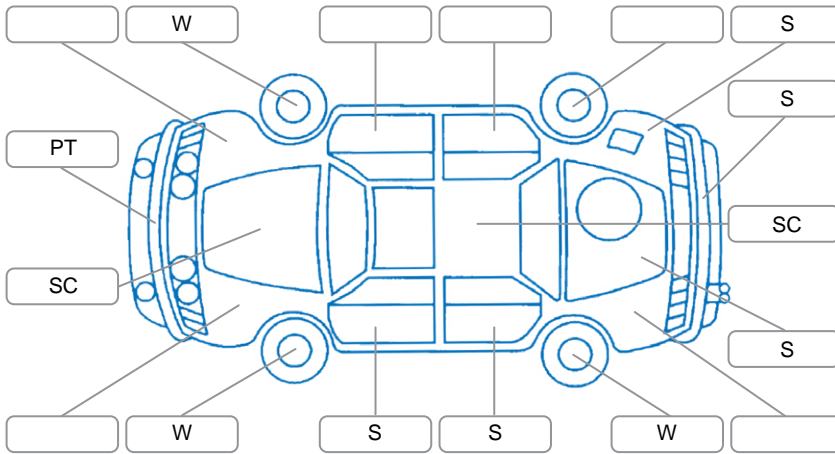

Report ID:	28,262,151	Version:	1
Created:	17 Jun 2026		

Make:	Mercedes-Benz	Model:	C-Class
Body Style:	Sedan	Year:	2008
Rego No.:	KSL935	Rego Expiry:	18 Aug 2026
WoF Expiry:	16 Feb 2027	Odometer:	145,325 Kms
Good No.:	28262151	VIN:	WDD2040522A107331
Next Service:	150595	Service History:	No

Key

S = Scratch R = Rust C = Crack * = Decals W = Significant scuffs
 D = Dent PT = Paint defect P = Pin dent SC = Stone Chips

Note: some defects and blemishes may not be displayed in the diagram

Body Inspection Comments

Conditions During Body Inspection: Dry

Under Carriage and Under Bonnet Inspection Comments

Rear wheel drive
 Both front sway bars worn

Interior Comments

Seats:	Good
Carpets:	Good
Panels:	Good
Dashboard:	Good