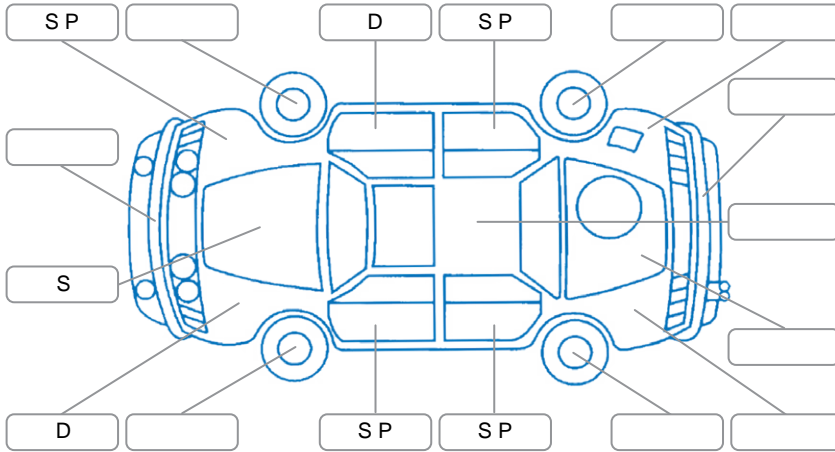

Report ID:	28,262,105	Version:	1
Created:	22 Jun 2026		

Make:	Toyota	Model:	Hilux
Body Style:	Utility	Year:	2019
Rego No.:	MGP373	Rego Expiry:	17 Nov 2026
WoF Expiry:	27 Jun 2026	Odometer:	279,217 Kms
Good No.:	28262105	VIN:	MR0KA3CC601166791
Next Service:	286,000 Kms	Service History:	Yes

**Key**

S = Scratch    R = Rust    C = Crack    \* = Decals    W = Significant scuffs  
 D = Dent    PT = Paint defect    P = Pin dent    SC = Stone Chips

Note: some defects and blemishes may not be displayed in the diagram