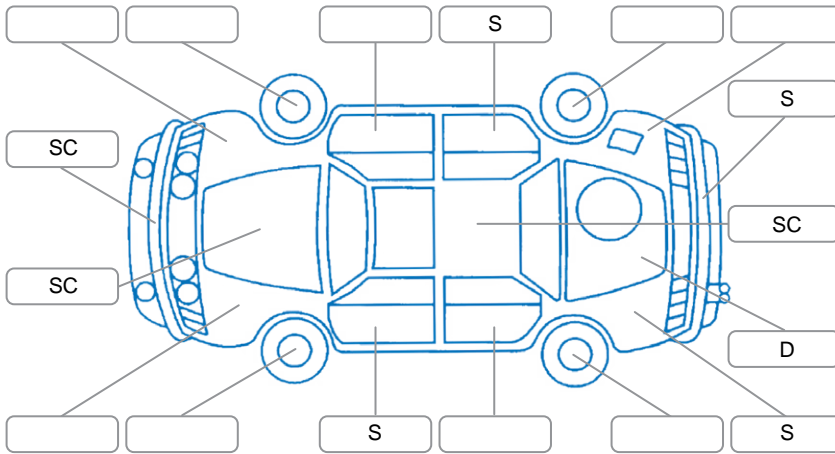

Report ID:	28,261,932	Version:	1
Created:	18 Jun 2026		

Make:	Hyundai	Model:	Santa FE
Body Style:	SUV	Year:	2017
Rego No.:	KKH582	Rego Expiry:	22 Aug 2026
WoF Expiry:	21 Mar 2027	Odometer:	136,521 Kms
Good No.:	28261932	VIN:	KMHST81XSHU768103
Next Service:	147000	Service History:	No

Key
 S = Scratch R = Rust C = Crack * = Decals W = Significant scuffs
 D = Dent PT = Paint defect P = Pin dent SC = Stone Chips

Note: some defects and blemishes may not be displayed in the diagram

Body Inspection Comments

Conditions During Body Inspection: Dry

Under Carriage and Under Bonnet Inspection Comments

Four wheel drive

Interior Comments

Seats:	Good
Carpets:	Good
Panels:	Good
Dashboard:	Good

General Comments

Road Conditions During Test Drive	Dry	
Engine Timing Mechanism	Timing Chain	
Evidence of Cam Belt Replacement	<input type="checkbox"/> Yes <input type="checkbox"/> No	Kms
Inspected by:	Jesse Amey	
Published by:	Janine Bell	
Inspection Date:	17 Jun 2026	