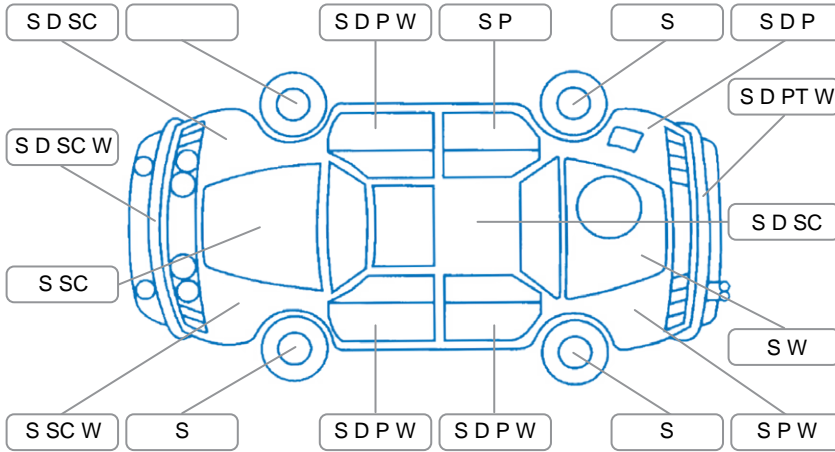

Report ID:	28,261,909	Version:	1
Created:	22 Jun 2026		

Make:	Ford	Model:	Falcon
Body Style:	Sedan	Year:	2013
Rego No.:	GQS602	Rego Expiry:	09 Jul 2026
WoF Expiry:	08 May 2027	Odometer:	192,049 Kms
Good No.:	28261909	VIN:	6FPAAAJGSWCK82343
Next Service:	192,000km's	Service History:	Yes

### Key

S = Scratch    R = Rust    C = Crack    \* = Decals    W = Significant scuffs  
 D = Dent    PT = Paint defect    P = Pin dent    SC = Stone Chips

Note: some defects and blemishes may not be displayed in the diagram

### Body Inspection Comments

Deep scratches & dents along both left side door panels. Bottom rear corner of driver's door panel dented & damaged, has been folded back in on itself & bent back. Small cut in side wall of left rear tyre.