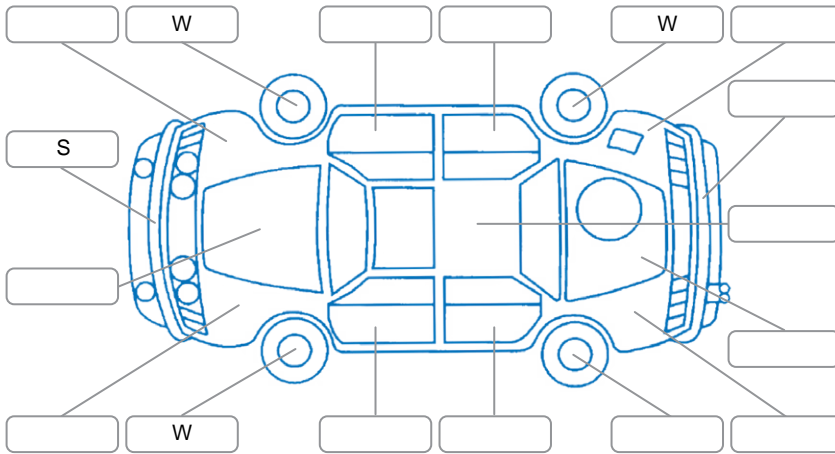

Report ID:	28,261,875	Version:	3
Created:	27 Jun 2026		

Make:	KIA	Model:	Niro
Body Style:	SUV	Year:	2023
Rego No.:	PUU899	Rego Expiry:	23 Sep 2026
WoF Expiry:	11 Apr 2027	Odometer:	41,349 Kms
Good No.:	28261875	VIN:	KNACR81EVP5088024
Next Service:	55000	Service History:	No

Key
 S = Scratch R = Rust C = Crack * = Decals W = Significant scuffs
 D = Dent PT = Paint defect P = Pin dent SC = Stone Chips

Note: some defects and blemishes may not be displayed in the diagram

Body Inspection Comments

Conditions During Body Inspection

Under Carriage and Under Bonnet Inspection Comments

Interior Comments

Seats:	Good
Carpets:	Good
Panels:	Good
Dashboard:	Good

General Comments

Road Conditions During Test Drive	Wet	
Engine Timing Mechanism	Timing Chain	
Evidence of Cam Belt Replacement	<input type="checkbox"/> Yes <input type="checkbox"/> No	Kms
Inspected by:	Curshey Accad	
Published by:	Henry Manders	
Inspection Date:	19 Jun 2026	