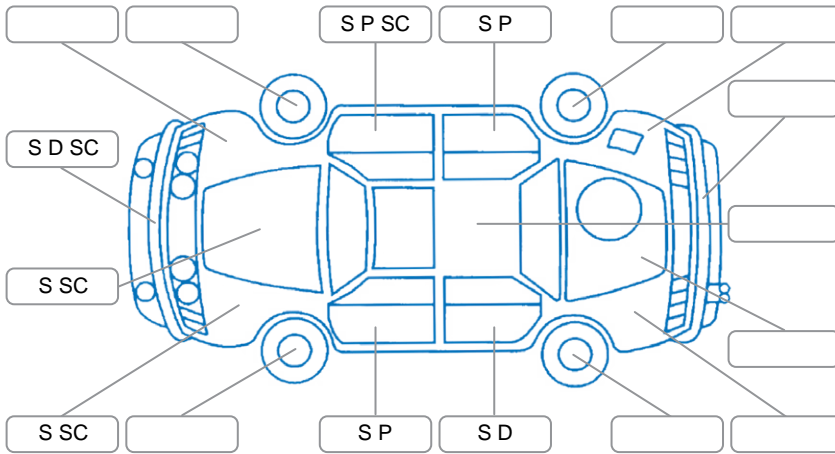

Report ID:	28,261,847	Version:	4
Created:	23 Jun 2026		

Make:	Ford	Model:	Ranger
Body Style:	Utility	Year:	2009
Rego No.:	ETE36	Rego Expiry:	08 Jan 2027
WoF Expiry:	16 Apr 2027	Odometer:	172,110 Kms
Good No.:	28261847	VIN:	MNABS1E908W756927
Next Service:	180600	Service History:	No

**Key**

S = Scratch    R = Rust    C = Crack    \* = Decals    W = Significant scuffs  
 D = Dent    PT = Paint defect    P = Pin dent    SC = Stone Chips

Note: some defects and blemishes may not be displayed in the diagram