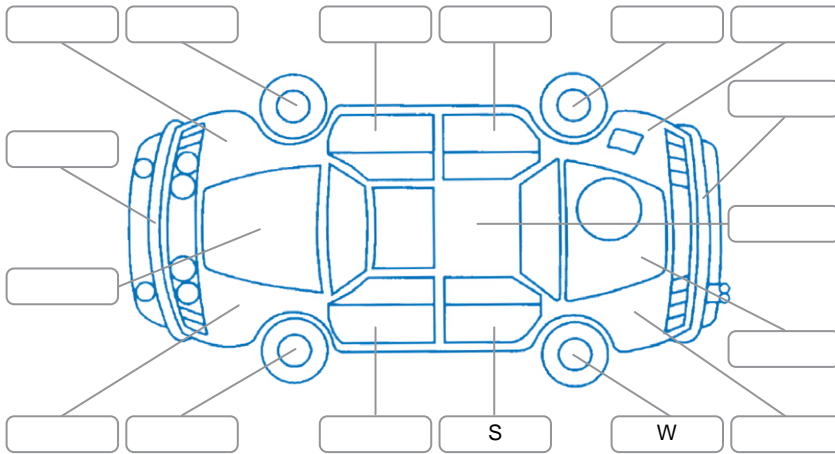

Report ID:	28,261,708	Version:	1
Created:	19 Jun 2026		

Make:	Toyota	Model:	Rav4
Body Style:	SUV	Year:	2017
Rego No.:	KWF845	Rego Expiry:	
WoF Expiry:	15 Oct 2026	Odometer:	167,931 Kms
Good No.:	28261708	VIN:	JTMWDREV50J114903
Next Service:	179,000 kms	Service History:	No

Key
 S = Scratch R = Rust C = Crack * = Decals W = Significant scuffs
 D = Dent PT = Paint defect P = Pin dent SC = Stone Chips

Note: some defects and blemishes may not be displayed in the diagram

Body Inspection Comments