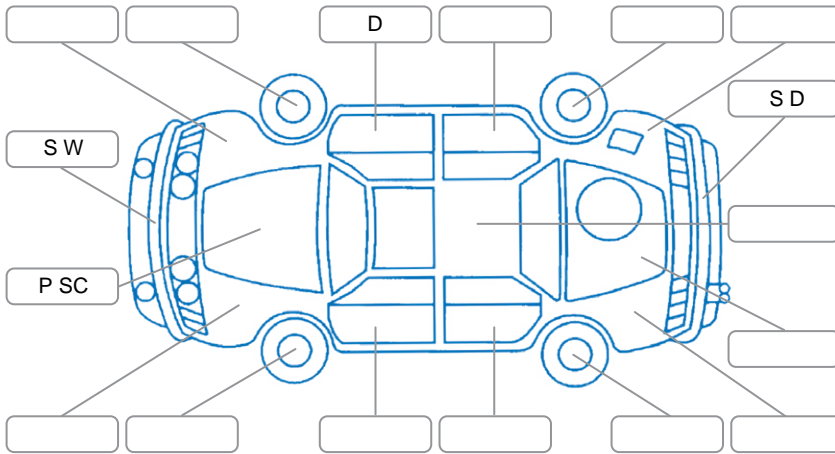

Report ID:	28,261,627	Version:	3
Created:	25 Jun 2026		

Make:	Toyota	Model:	Surf
Body Style:	Wagon	Year:	1996
Rego No.:	DNC287	Rego Expiry:	20 Jul 2026
WoF Expiry:	26 Nov 2026	Odometer:	395,241 Kms
Good No.:	28261627	VIN:	7A8H60G0706015513
Next Service:	unknown	Service History:	No

Key
 S = Scratch R = Rust C = Crack * = Decals W = Significant scuffs
 D = Dent PT = Paint defect P = Pin dent SC = Stone Chips

Note: some defects and blemishes may not be displayed in the diagram

Body Inspection Comments

No tools.

Conditions During Body Inspection Dry

Under Carriage and Under Bonnet Inspection Comments

Interior Comments

Seats:	Good
Carpets:	Good
Panels:	Good
Dashboard:	Good

General Comments

Road Conditions During Test Drive	Dry		
Engine Timing Mechanism	Timing Chain		
Evidence of Cam Belt Replacement	<input type="checkbox"/> Yes	<input type="checkbox"/> No	Kms
Inspected by:	Haden Brown		
Published by:	Harry Dodds		
Inspection Date:	17 Jun 2026		