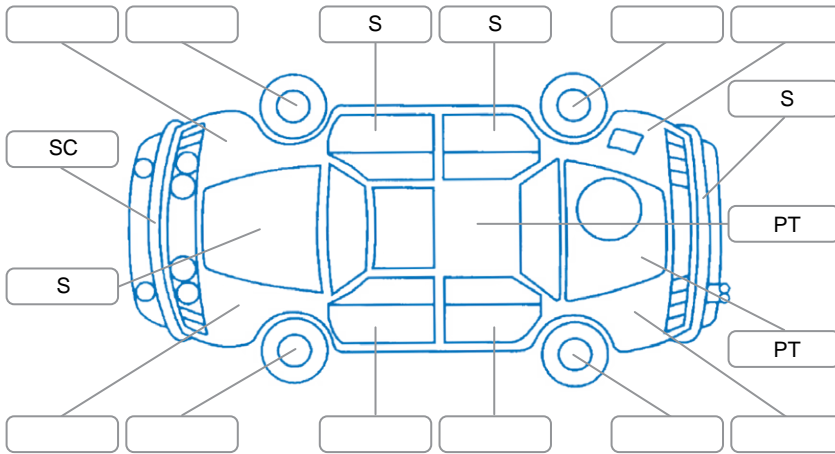

Report ID:	28,261,501	Version:	1
Created:	17 Jun 2026		

Make:	Mazda	Model:	Atenza
Body Style:	Sedan	Year:	2009
Rego No.:	KEN15	Rego Expiry:	23 Jun 2026
WoF Expiry:	16 Dec 2026	Odometer:	225,364 Kms
Good No.:	28261501	VIN:	7AT0C139X16104757
Next Service:		Service History:	No

Key

S = Scratch R = Rust C = Crack * = Decals W = Significant scuffs
 D = Dent PT = Paint defect P = Pin dent SC = Stone Chips

Note: some defects and blemishes may not be displayed in the diagram

Body Inspection Comments

Left rear tyre tread below 1.5mm

Conditions During Body Inspection

Dry

Under Carriage and Under Bonnet Inspection Comments

Front wheel drive

Interior Comments

Seats:	Good
Carpets:	Good
Panels:	Good
Dashboard:	sticky and scratches/cuts