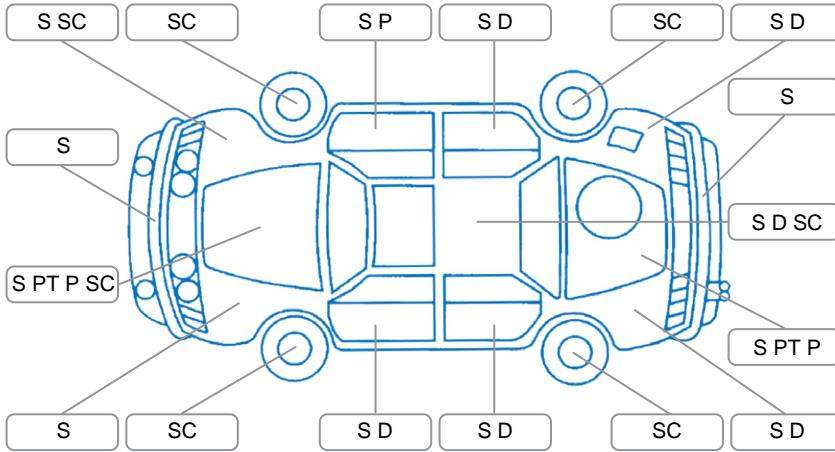

Report ID:	28,261,442	Version:	3
Created:	17 Jun 2026		

Make:	Ford	Model:	Transit
Body Style:	Van	Year:	2013
Rego No.:	GSB573	Rego Expiry:	28 Feb 2027
WoF Expiry:	27 Dec 2026	Odometer:	180,335 Kms
Good No.:	28261442	VIN:	WFOXXXTTFXCA21940
Next Service:	185222 Kms	Service History:	No

Key

S = Scratch R = Rust C = Crack * = Decals W = Significant scuffs
 D = Dent PT = Paint defect P = Pin dent SC = Stone Chips

Note: some defects and blemishes may not be displayed in the diagram

Body Inspection Comments

Windscreen stone chips.

Conditions During Body Inspection

Dry

Under Carriage and Under Bonnet Inspection Comments

Small oil leak from right rear Axle. Minor oil weep from near gearbox.

Interior Comments

Seats: Poor