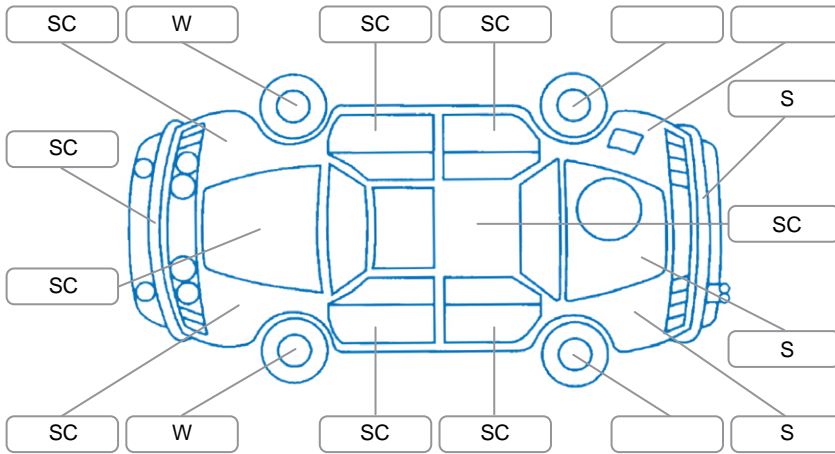

Report ID:	28,261,379	Version:	1
Created:	17 Jun 2026		

Make:	Toyota	Model:	Corolla
Body Style:	Wagon	Year:	2022
Rego No.:	PEZ815	Rego Expiry:	05 Apr 2027
WoF Expiry:	27 May 2027	Odometer:	106,364 Kms
Good No.:	28261379	VIN:	JTDZPAAE90J218760
Next Service:	106000	Service History:	Yes

Key

S = Scratch R = Rust C = Crack * = Decals W = Significant scuffs
 D = Dent PT = Paint defect P = Pin dent SC = Stone Chips

Note: some defects and blemishes may not be displayed in the diagram

Body Inspection Comments