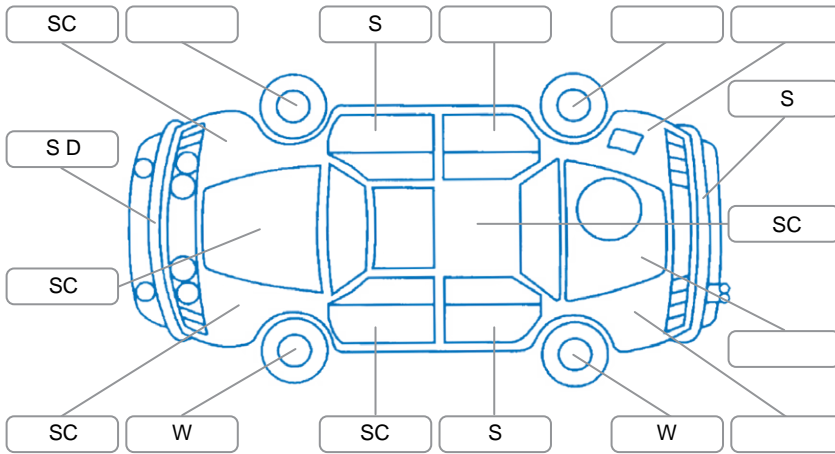

Report ID:	28,261,322	Version:	1
Created:	17 Jun 2026		

Make:	Toyota	Model:	Corolla
Body Style:	Wagon	Year:	2022
Rego No.:	PGA194	Rego Expiry:	08 May 2027
WoF Expiry:	11 May 2027	Odometer:	87,819 Kms
Good No.:	28261322	VIN:	JTDZPAAE40J221632
Next Service:	90000	Service History:	Yes

Key
 S = Scratch R = Rust C = Crack * = Decals W = Significant scuffs
 D = Dent PT = Paint defect P = Pin dent SC = Stone Chips

Note: some defects and blemishes may not be displayed in the diagram

Body Inspection Comments

Conditions During Body Inspection: Wet

Under Carriage and Under Bonnet Inspection Comments

Front wheel drive

Interior Comments

Seats:	Good
Carpets:	carpet lifting up below front left door
Panels:	Good
Dashboard:	damaged above glovebox