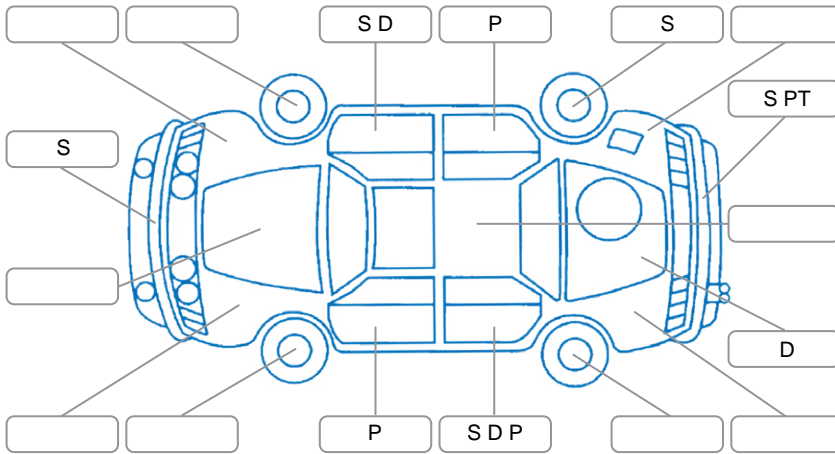

Report ID:	28,261,269	Version:	3
Created:	01 Jul 2026		

Make:	Toyota	Model:	Rav4
Body Style:	SUV	Year:	2008
Rego No.:	ETD2	Rego Expiry:	23 Dec 2026
WoF Expiry:	05 Dec 2026	Odometer:	152,501 Kms
Good No.:	28261269	VIN:	JTMBD31V005222792
Next Service:	155800 kms	Service History:	No

Key
 S = Scratch R = Rust C = Crack * = Decals W = Significant scuffs
 D = Dent PT = Paint defect P = Pin dent SC = Stone Chips

Note: some defects and blemishes may not be displayed in the diagram

Body Inspection Comments

Conditions During Body Inspection: Wet

Under Carriage and Under Bonnet Inspection Comments

Engine oil below minimum. Engine, transmission, and transfer case oil leaks. Front brake rotors lipped.

Interior Comments