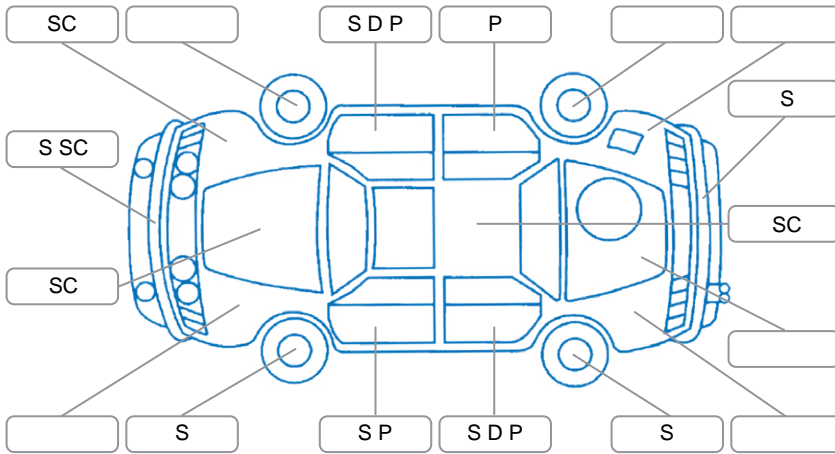

Report ID:	28,261,248	Version:	1
Created:	19 Jun 2026		

Make:	Haval	Model:	H2
Body Style:	SUV	Year:	2021
Rego No.:	NMB589	Rego Expiry:	09 Nov 2026
WoF Expiry:	15 Apr 2027	Odometer:	76,812 Kms
Good No.:	28261248	VIN:	LGWEE4A40LH929425
Next Service:	86,800km's	Service History:	Yes

**Key**

S = Scratch    R = Rust    C = Crack    \* = Decals    W = Significant scuffs  
 D = Dent    PT = Paint defect    P = Pin dent    SC = Stone Chips

Note: some defects and blemishes may not be displayed in the diagram