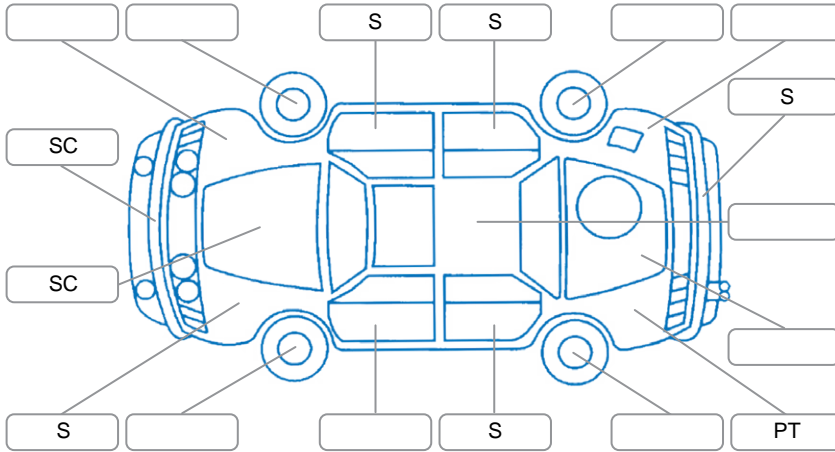

Report ID:	28,261,160	Version:	2
Created:	03 Jul 2026		

Make:	Mercedes-Benz	Model:	GLA
Body Style:	Hatchback	Year:	2015
Rego No.:	LDJ879	Rego Expiry:	24 Feb 2027
WoF Expiry:	17 Jul 2027	Odometer:	161,814 Kms
Good No.:	28261160	VIN:	WDC1569422J096245
Next Service:	171000 kms	Service History:	No

Key
 S = Scratch R = Rust C = Crack * = Decals W = Significant scuffs
 D = Dent PT = Paint defect P = Pin dent SC = Stone Chips

Note: some defects and blemishes may not be displayed in the diagram

Body Inspection Comments

Conditions During Body Inspection: Wet

Under Carriage and Under Bonnet Inspection Comments

Interior Comments

Seats:	Average
Carpets:	Average
Panels:	Average
Dashboard:	Average

General Comments

Road Conditions During Test Drive	Wet	
Engine Timing Mechanism	Timing Chain	
Evidence of Cam Belt Replacement	<input type="checkbox"/> Yes <input type="checkbox"/> No	Kms
Inspected by:	Bryce Steele	
Published by:	Sam Huang	
Inspection Date:	18 Jun 2026	