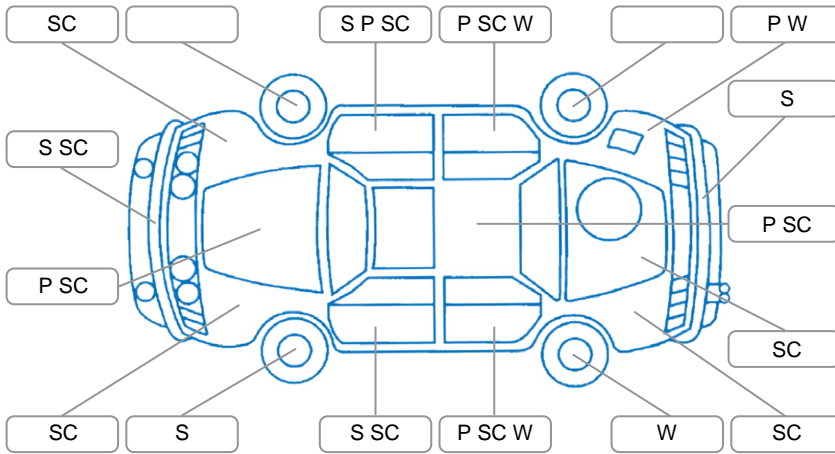

Report ID:	28,261,085	Version:	1
Created:	17 Jun 2026		

Make:	Nissan	Model:	Tiida
Body Style:	Hatchback	Year:	2005
Rego No.:	JTA103	Rego Expiry:	10 Jan 2027
WoF Expiry:	11 Sep 2026	Odometer:	207,966 Kms
Good No.:	28261085	VIN:	7AT0DH78X16002968
Next Service:	unknown	Service History:	No

**Key**

S = Scratch    R = Rust    C = Crack    \* = Decals    W = Significant scuffs  
 D = Dent    PT = Paint defect    P = Pin dent    SC = Stone Chips

Note: some defects and blemishes may not be displayed in the diagram