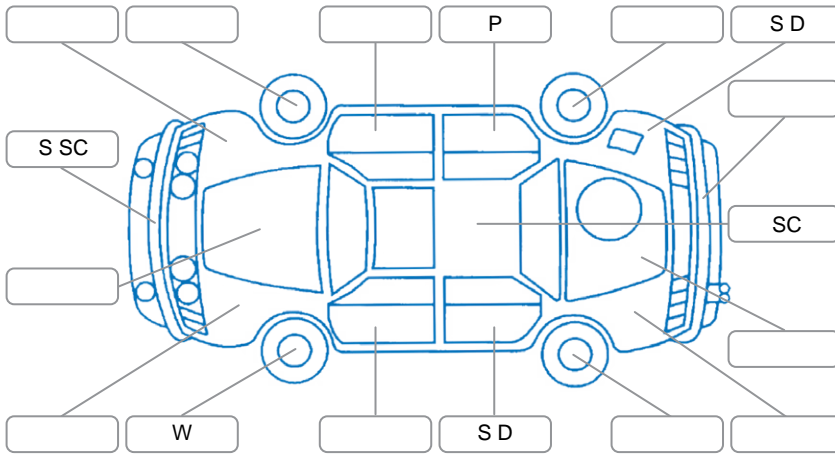

Report ID:	28,261,071	Version:	1
Created:	23 Jun 2026		

Make:	Nissan	Model:	Serena
Body Style:	Wagon	Year:	2015
Rego No.:	QUN112	Rego Expiry:	05 Nov 2026
WoF Expiry:	07 Jul 2027	Odometer:	115,067 Kms
Good No.:	28261071	VIN:	7AT0DH3FX24127420
Next Service:	125,000kms	Service History:	No

**Key**

S = Scratch    R = Rust    C = Crack    \* = Decals    W = Significant scuffs  
 D = Dent    PT = Paint defect    P = Pin dent    SC = Stone Chips

Note: some defects and blemishes may not be displayed in the diagram

**Body Inspection Comments**

8 seater.

Conditions During Body Inspection

Dry

**Under Carriage and Under Bonnet Inspection Comments**

**Interior Comments**

Seats:	Side of Driver's seat base pad is worn, torn.
Carpets:	Good
Panels:	Good
Dashboard:	Good