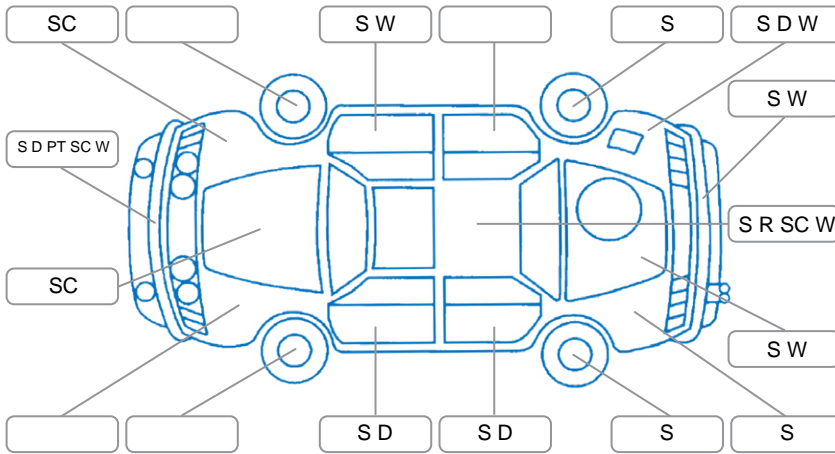

Report ID:	28,261,037	Version:	1
Created:	19 Jun 2026		

Make:	Mazda	Model:	Mazda3
Body Style:	Hatchback	Year:	2015
Rego No.:	JGE913	Rego Expiry:	10 Jan 2027
WoF Expiry:	02 Jul 2027	Odometer:	164,339 Kms
Good No.:	28261037	VIN:	JM0BM547810185352
Next Service:	175,000km's	Service History:	No

Key

S = Scratch R = Rust C = Crack * = Decals W = Significant scuffs
 D = Dent PT = Paint defect P = Pin dent SC = Stone Chips

Note: some defects and blemishes may not be displayed in the diagram

Body Inspection Comments

Three small stone cracks in right side of windscreen, one of them is not repairable.
 Right side corner of front bumper is not fitting properly to front guard. Dent in right rear sill.

Conditions During Body Inspection: Dry

Under Carriage and Under Bonnet Inspection Comments

Interior Comments

Seats:	Good
Carpets:	Good
Panels:	Good
Dashboard:	Good

General Comments

Cut in vinyl covering on right side sun visor.

Road Conditions During Test Drive	Dry		
Engine Timing Mechanism	Timing Chain		
Evidence of Cam Belt Replacement	<input type="checkbox"/> Yes	<input type="checkbox"/> No	Kms
Inspected by:	Jason Young		
Published by:	Callum Busuttill		
Inspection Date:	19 Jun 2026		