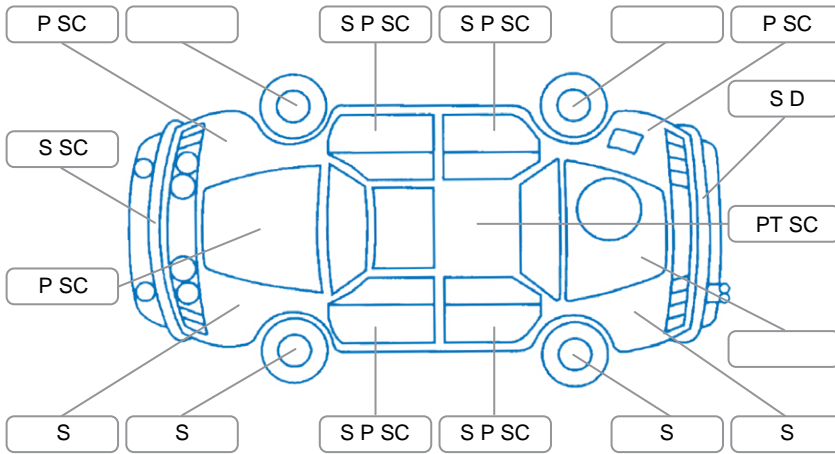

Report ID:	28,260,912	Version:	2
Created:	17 Jun 2026		

Make:	Honda	Model:	CRV
Body Style:	SUV	Year:	2007
Rego No.:	NUF905	Rego Expiry:	15 Oct 2026
WoF Expiry:	26 Dec 2026	Odometer:	217,632 Kms
Good No.:	28260912	VIN:	7AT08G7HX21003736
Next Service:	226521 Kms	Service History:	No

### Key

S = Scratch    R = Rust    C = Crack    \* = Decals    W = Significant scuffs  
 D = Dent    PT = Paint defect    P = Pin dent    SC = Stone Chips

Note: some defects and blemishes may not be displayed in the diagram