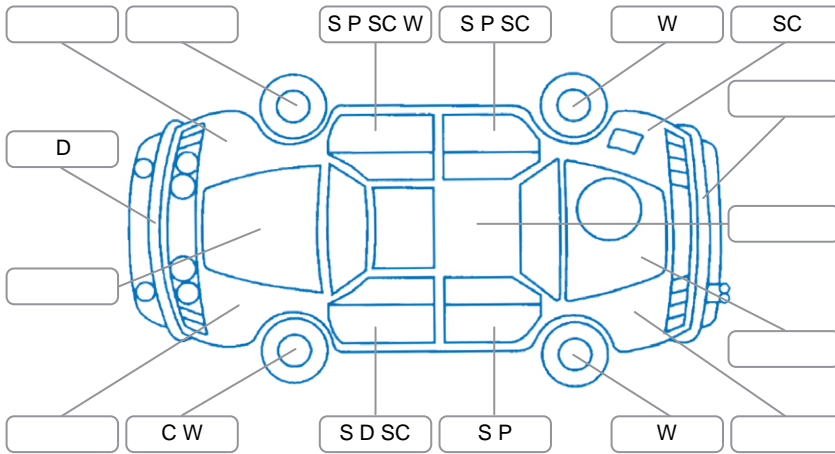

Report ID:	28,260,898	Version:	1
Created:	03 Jul 2026		

Make:	Toyota	Model:	Hiace
Body Style:	Van	Year:	2014
Rego No.:	HLQ672	Rego Expiry:	28 Jan 2027
WoF Expiry:	17 Jul 2027	Odometer:	171,846 Kms
Good No.:	28260898	VIN:	JTFHX02P700085449
Next Service:	181,000 kms	Service History:	No

Key
 S = Scratch R = Rust C = Crack * = Decals W = Significant scuffs
 D = Dent PT = Paint defect P = Pin dent SC = Stone Chips

Note: some defects and blemishes may not be displayed in the diagram

Body Inspection Comments

R/R tail light scuffed.

Conditions During Body Inspection

Wet

Under Carriage and Under Bonnet Inspection Comments

Rear wheel drive.
 Freshly serviced.

Interior Comments

Seats:	Average
Carpets:	Average
Panels:	Average
Dashboard:	Average