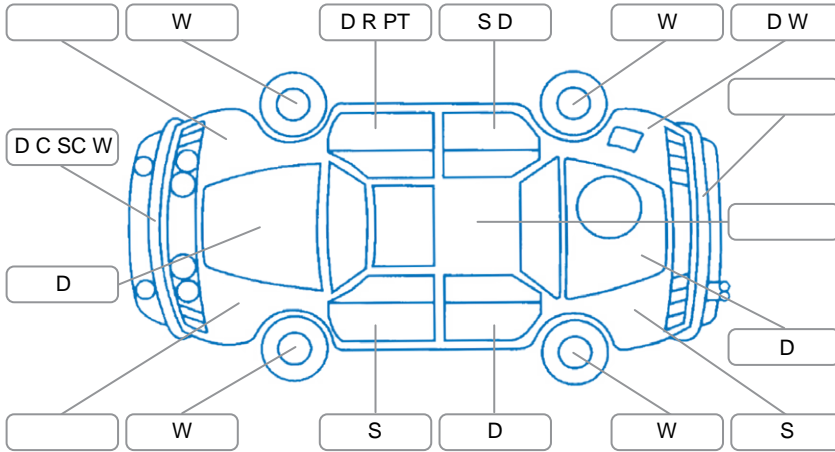

Report ID:	28,260,867	Version:	1
Created:	17 Jun 2026		

Make:	Toyota	Model:	Hiace
Body Style:	Van	Year:	2017
Rego No.:	KYG63	Rego Expiry:	28 Oct 2026
WoF Expiry:	29 Jun 2027	Odometer:	74,173 Kms
Good No.:	28260867	VIN:	JTFHX02P400112669
Next Service:	84,000 Kms	Service History:	Yes

**Key**  
 S = Scratch    R = Rust    C = Crack    \* = Decals    W = Significant scuffs  
 D = Dent    PT = Paint defect    P = Pin dent    SC = Stone Chips

Note: some defects and blemishes may not be displayed in the diagram