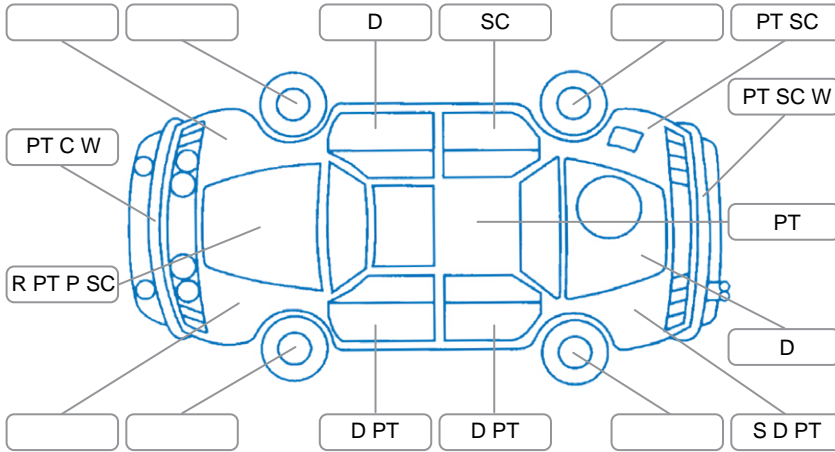

Report ID:	28,260,657	Version:	1
Created:	17 Jun 2026		

Make:	Mitsubishi	Model:	L300
Body Style:	Van	Year:	2002
Rego No.:	AQS114	Rego Expiry:	11 Sep 2026
WoF Expiry:	10 Jun 2027	Odometer:	245,326 Kms
Good No.:	28260657	VIN:	JMAHNP15V2A800394
Next Service:	N/A	Service History:	No

**Key**  
 S = Scratch    R = Rust    C = Crack    \* = Decals    W = Significant scuffs  
 D = Dent    PT = Paint defect    P = Pin dent    SC = Stone Chips

Note: some defects and blemishes may not be displayed in the diagram

### Under Carriage and Under Bonnet Inspection Comments

2WD  
 Differential oil seep  
 Surface rust on underside of vehicle