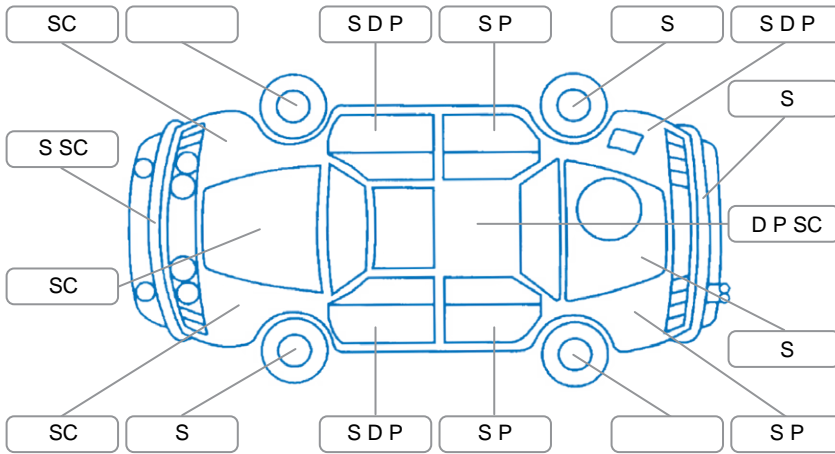

Report ID:	28,260,635	Version:	1
Created:	24 Jun 2026		

Make:	Holden	Model:	Equinox
Body Style:	SUV	Year:	2019
Rego No.:	RPR334	Rego Expiry:	11 Sep 2026
WoF Expiry:		Odometer:	249,000 Kms
Good No.:	28260635	VIN:	3G0AX7EX9JS646210
Next Service:	251,000km's	Service History:	No

Key

S = Scratch R = Rust C = Crack * = Decals W = Significant scuffs
D = Dent PT = Paint defect P = Pin dent SC = Stone Chips

Note: some defects and blemishes may not be displayed in the diagram

Body Inspection Comments

Minor damage to seal around front of sunroof.

Conditions During Body Inspection

Wet

Under Carriage and Under Bonnet Inspection Comments

Interior Comments

Seats:	Good
Carpets:	Good
Panels:	Good
Dashboard:	Good

General Comments

Correct km's are 248,063km's. Buttons on one of key remotes are worn.

Road Conditions During Test Drive	Wet
Engine Timing Mechanism	Timing Chain
Evidence of Cam Belt Replacement	<input type="checkbox"/> Yes <input type="checkbox"/> No Kms
Inspected by:	Jason Young
Published by:	Tiaan Pienaar
Inspection Date:	18 Jun 2026