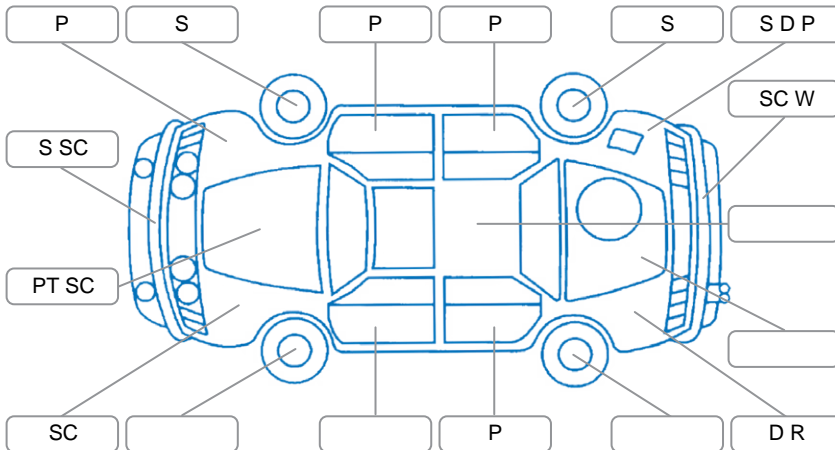

Report ID:	28,260,585	Version:	4
Created:	01 Jul 2026		

Make:	Hyundai	Model:	Sonata
Body Style:	Sedan	Year:	2006
Rego No.:	GG366	Rego Expiry:	30 Jun 2026
WoF Expiry:	05 May 2027	Odometer:	138,739 Kms
Good No.:	28260585	VIN:	KMHEU41FR5A117412
Next Service:	148,755 Kms	Service History:	No

Key
 S = Scratch R = Rust C = Crack * = Decals W = Significant scuffs
 D = Dent PT = Paint defect P = Pin dent SC = Stone Chips

Note: some defects and blemishes may not be displayed in the diagram

Body Inspection Comments