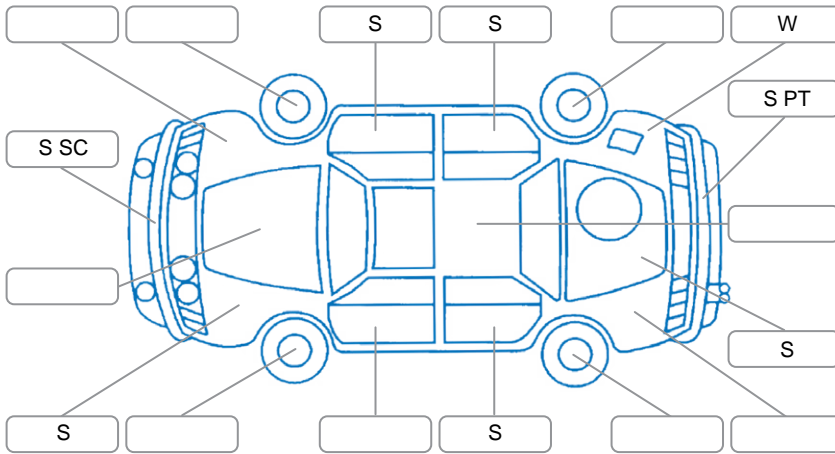

Report ID:	28,260,559	Version:	2
Created:	25 Jun 2026		

Make:	KIA	Model:	Sportage
Body Style:	SUV	Year:	2016
Rego No.:	NCK745	Rego Expiry:	10 Dec 2026
WoF Expiry:	30 Jun 2027	Odometer:	143,386 Kms
Good No.:	28260559	VIN:	KNAPM81AMG7055935
Next Service:	153,000	Service History:	No

### Key

S = Scratch    R = Rust    C = Crack    \* = Decals    W = Significant scuffs  
 D = Dent    PT = Paint defect    P = Pin dent    SC = Stone Chips

Note: some defects and blemishes may not be displayed in the diagram