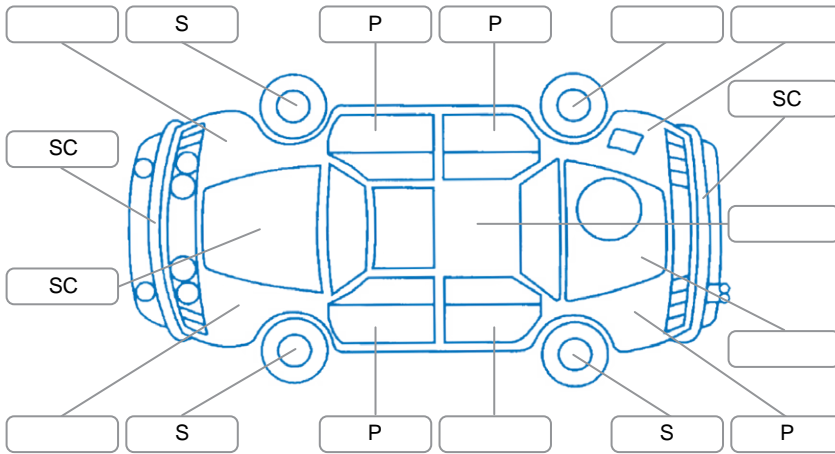

Report ID:	28,260,494	Version:	3
Created:	01 Jul 2026		

Make:	Subaru	Model:	Legacy
Body Style:	Wagon	Year:	2011
Rego No.:	PCE855	Rego Expiry:	06 Aug 2026
WoF Expiry:	18 Jan 2027	Odometer:	212,614 Kms
Good No.:	28260494	VIN:	7AT0GF0BX22038870
Next Service:	222,618 Kms	Service History:	No

Key
 S = Scratch R = Rust C = Crack * = Decals W = Significant scuffs
 D = Dent PT = Paint defect P = Pin dent SC = Stone Chips

Note: some defects and blemishes may not be displayed in the diagram

Body Inspection Comments

Headlight sprayer trim missing. - Parts ordered to be repaired when it arrives.

Conditions During Body Inspection Dry

Under Carriage and Under Bonnet Inspection Comments

Interior Comments

Seats:	Good
Carpets:	Good
Panels:	Good
Dashboard:	Good