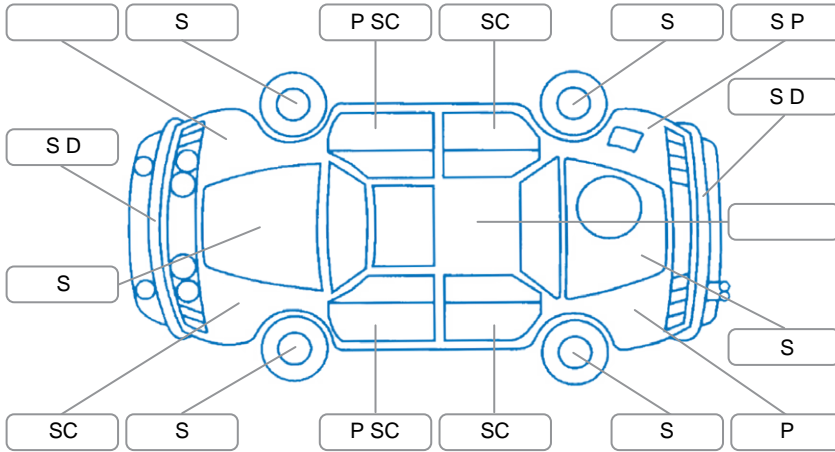

Report ID:	28,260,441	Version:	3
Created:	22 Jun 2026		

Make:	Honda	Model:	CRV
Body Style:	SUV	Year:	2009
Rego No.:	KNY698	Rego Expiry:	11 Aug 2026
WoF Expiry:	30 Oct 2026	Odometer:	163,864 Kms
Good No.:	28260441	VIN:	7AT08G7HX17201000
Next Service:	Overdue	Service History:	No

Key

S = Scratch R = Rust C = Crack * = Decals W = Significant scuffs
 D = Dent PT = Paint defect P = Pin dent SC = Stone Chips

Note: some defects and blemishes may not be displayed in the diagram

Body Inspection Comments

left front fog lamp glass shattered.

Conditions During Body Inspection

Dry

Under Carriage and Under Bonnet Inspection Comments

Interior Comments

Seats:	Average
Carpets:	Average
Panels:	Average
Dashboard:	Average