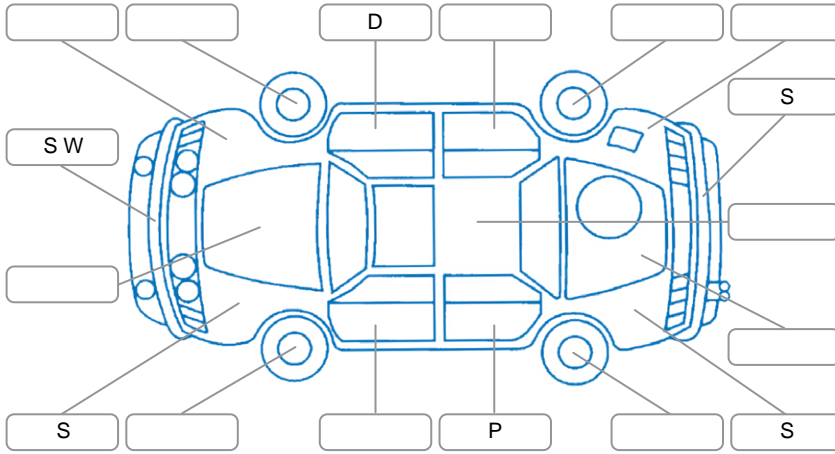

Report ID:	28,260,004	Version:	2
Created:	18 Jun 2026		

Make:	Mitsubishi	Model:	Triton
Body Style:	Utility	Year:	2016
Rego No.:	RTN125	Rego Expiry:	21 Jun 2026
WoF Expiry:	02 Jul 2027	Odometer:	94,800 Kms
Good No.:	28260004	VIN:	MMAJJKK10GH026078
Next Service:	104,800 Kms	Service History:	Yes

Key

S = Scratch R = Rust C = Crack * = Decals W = Significant scuffs
 D = Dent PT = Paint defect P = Pin dent SC = Stone Chips

Note: some defects and blemishes may not be displayed in the diagram

Body Inspection Comments

Conditions During Body Inspection: Wet

Under Carriage and Under Bonnet Inspection Comments

2WD

Interior Comments

Seats:	Wear on drivers seat covered with tape
Carpets:	Wear on drivers floor mat
Panels:	Good
Dashboard:	Good