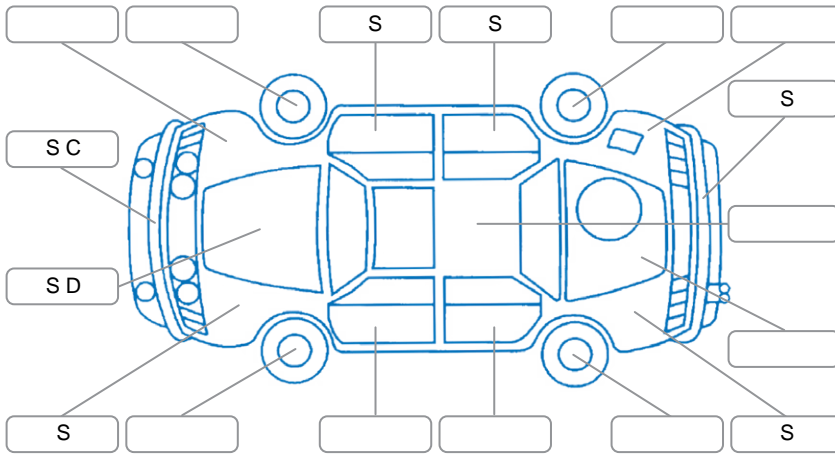

Report ID:	28,259,633	Version:	3
Created:	20 Jun 2026		

Make:	Toyota	Model:	Corolla
Body Style:	Hatchback	Year:	2020
Rego No.:	MTL753	Rego Expiry:	16 Sep 2026
WoF Expiry:	04 Jul 2027	Odometer:	45,161 Kms
Good No.:	28259633	VIN:	JTNK93BE003018386
Next Service:	55159	Service History:	Yes

Key
 S = Scratch R = Rust C = Crack * = Decals W = Significant scuffs
 D = Dent PT = Paint defect P = Pin dent SC = Stone Chips

Note: some defects and blemishes may not be displayed in the diagram

Body Inspection Comments

Conditions During Body Inspection: Wet Dry

Under Carriage and Under Bonnet Inspection Comments

No leaks seen.

Interior Comments

Seats:	Average
Carpets:	Good
Panels:	Good
Dashboard:	Good

General Comments

Road Conditions During Test Drive	Wet
Engine Timing Mechanism	Unknown
Evidence of Cam Belt Replacement	<input type="checkbox"/> Yes <input type="checkbox"/> No Kms
Inspected by:	Bryce Steele
Published by:	Terence Wickham
Inspection Date:	17 Jun 2026