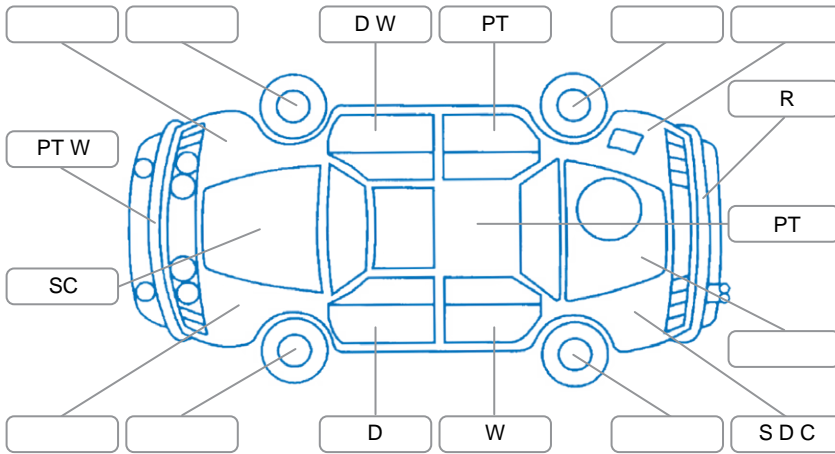

Report ID:	28,259,614	Version:	1
Created:	26 Jun 2026		

Make:	Holden	Model:	Rodeo 4X2
Body Style:	Utility	Year:	2006
Rego No.:	DJP688	Rego Expiry:	27 Dec 2026
WoF Expiry:	23 Jan 2027	Odometer:	304,084 Kms
Good No.:	28259614	VIN:	MPATFR77H6H538048
Next Service:	269600	Service History:	No

Key

S = Scratch R = Rust C = Crack * = Decals W = Significant scuffs
 D = Dent PT = Paint defect P = Pin dent SC = Stone Chips

Note: some defects and blemishes may not be displayed in the diagram

Body Inspection Comments

- Moisture in left headlight
- Canopy paint defect
- Cracked right tail light
- Windscreen trims Rusty

Conditions During Body Inspection	Wet
-----------------------------------	-----

Under Carriage and Under Bonnet Inspection Comments

Significant engine oil leaks

Interior Comments

Seats:	drivers seat worn
Carpets:	Good
Panels:	stains
Dashboard:	Good

General Comments

Rough idle, belt squeal

Road Conditions During Test Drive	Wet
Engine Timing Mechanism	Timing Chain
Evidence of Cam Belt Replacement	<input type="checkbox"/> Yes <input type="checkbox"/> No Kms
Inspected by:	Greg Morgan
Published by:	Vincent Lam
Inspection Date:	16 Jun 2026