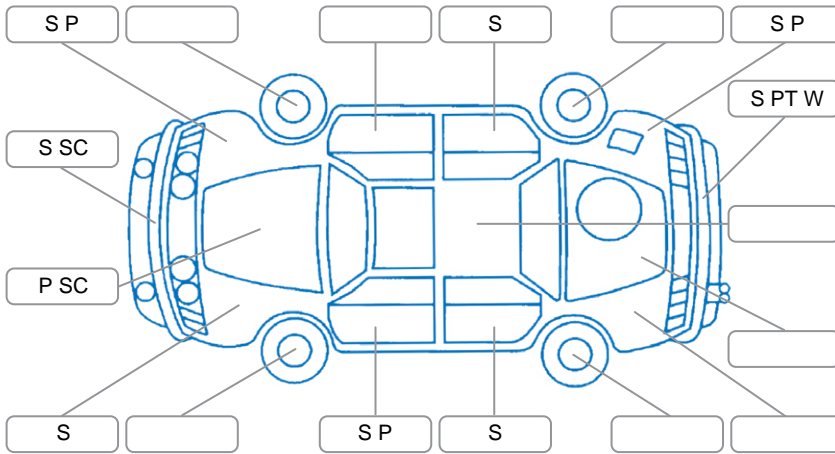

Report ID:	28,259,583	Version:	3
Created:	29 Jun 2026		

Make:	Mitsubishi	Model:	Eclipse Cross
Body Style:	SUV	Year:	2022
Rego No.:	NUM336	Rego Expiry:	23 Feb 2027
WoF Expiry:	24 Feb 2027	Odometer:	85,833 Kms
Good No.:	28259583	VIN:	JMFXDGL3WNZ001513
Next Service:	93,250 Kms	Service History:	Yes

### Key

S = Scratch    R = Rust    C = Crack    \* = Decals    W = Significant scuffs  
 D = Dent    PT = Paint defect    P = Pin dent    SC = Stone Chips

Note: some defects and blemishes may not be displayed in the diagram