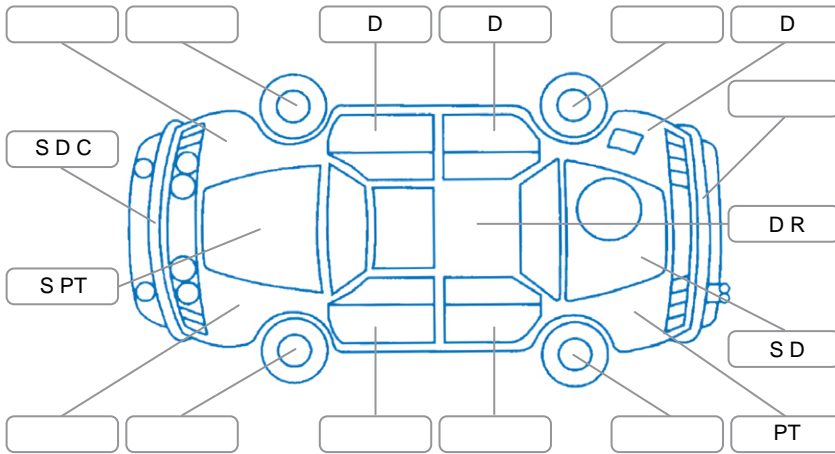

Report ID:	28,259,549	Version:	2
Created:	17 Jun 2026		

Make:	Toyota	Model:	Hiace
Body Style:	Van	Year:	2016
Rego No.:	KGF766	Rego Expiry:	27 Jun 2027
WoF Expiry:	01 Apr 2027	Odometer:	153,352 Kms
Good No.:	28259549	VIN:	JTFHT02P605024835
Next Service:	165,600 kms	Service History:	Yes

### Key

S = Scratch    R = Rust    C = Crack    \* = Decals    W = Significant scuffs  
 D = Dent    PT = Paint defect    P = Pin dent    SC = Stone Chips

Note: some defects and blemishes may not be displayed in the diagram

### Body Inspection Comments

R tail light damage, rear wiper blade worn, L rear body seal torn, L headlight moisture with hole in the corner,

Conditions During Body Inspection: **Wet**