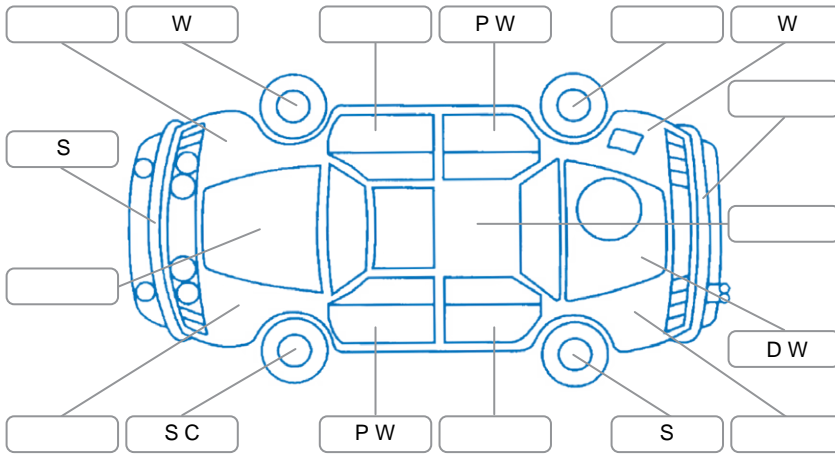

Report ID:	28,259,508	Version:	3
Created:	26 Jun 2026		

Make:	Nissan	Model:	Wingroad
Body Style:	Wagon	Year:	2017
Rego No.:	PQH909	Rego Expiry:	05 Sep 2026
WoF Expiry:	07 Jul 2027	Odometer:	73,728 Kms
Good No.:	28259508	VIN:	7AT0DH5GX22190264
Next Service:	unknown	Service History:	No

**Key**  
 S = Scratch    R = Rust    C = Crack    \* = Decals    W = Significant scuffs  
 D = Dent    PT = Paint defect    P = Pin dent    SC = Stone Chips

Note: some defects and blemishes may not be displayed in the diagram