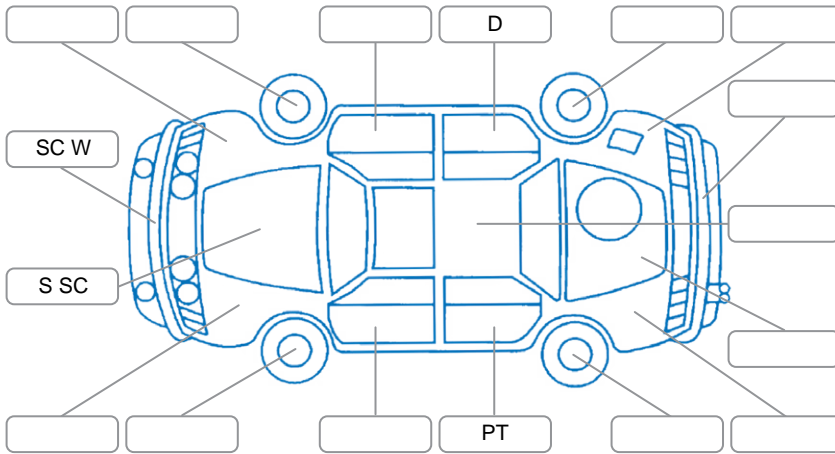

Report ID:	28,259,468	Version:	2
Created:	26 Jun 2026		

Make:	Ford	Model:	Ranger
Body Style:	Utility	Year:	2020
Rego No.:	MSP339	Rego Expiry:	21 Nov 2026
WoF Expiry:	12 Jun 2027	Odometer:	166,011 Kms
Good No.:	28259468	VIN:	MPBUMFF80LX270226
Next Service:	178000	Service History:	Yes

Key

S = Scratch R = Rust C = Crack * = Decals W = Significant scuffs
 D = Dent PT = Paint defect P = Pin dent SC = Stone Chips

Note: some defects and blemishes may not be displayed in the diagram

Body Inspection Comments

Conditions During Body Inspection: Dry

Under Carriage and Under Bonnet Inspection Comments

Interior Comments

Seats:	Good
Carpets:	Good
Panels:	Good
Dashboard:	Good

General Comments

Road Conditions During Test Drive	Dry		
Engine Timing Mechanism	Timing Chain		
Evidence of Cam Belt Replacement	<input type="checkbox"/> Yes	<input type="checkbox"/> No	Kms
Inspected by:	Greg Morgan		
Published by:	Francois Kleyn		
Inspection Date:	17 Jun 2026		